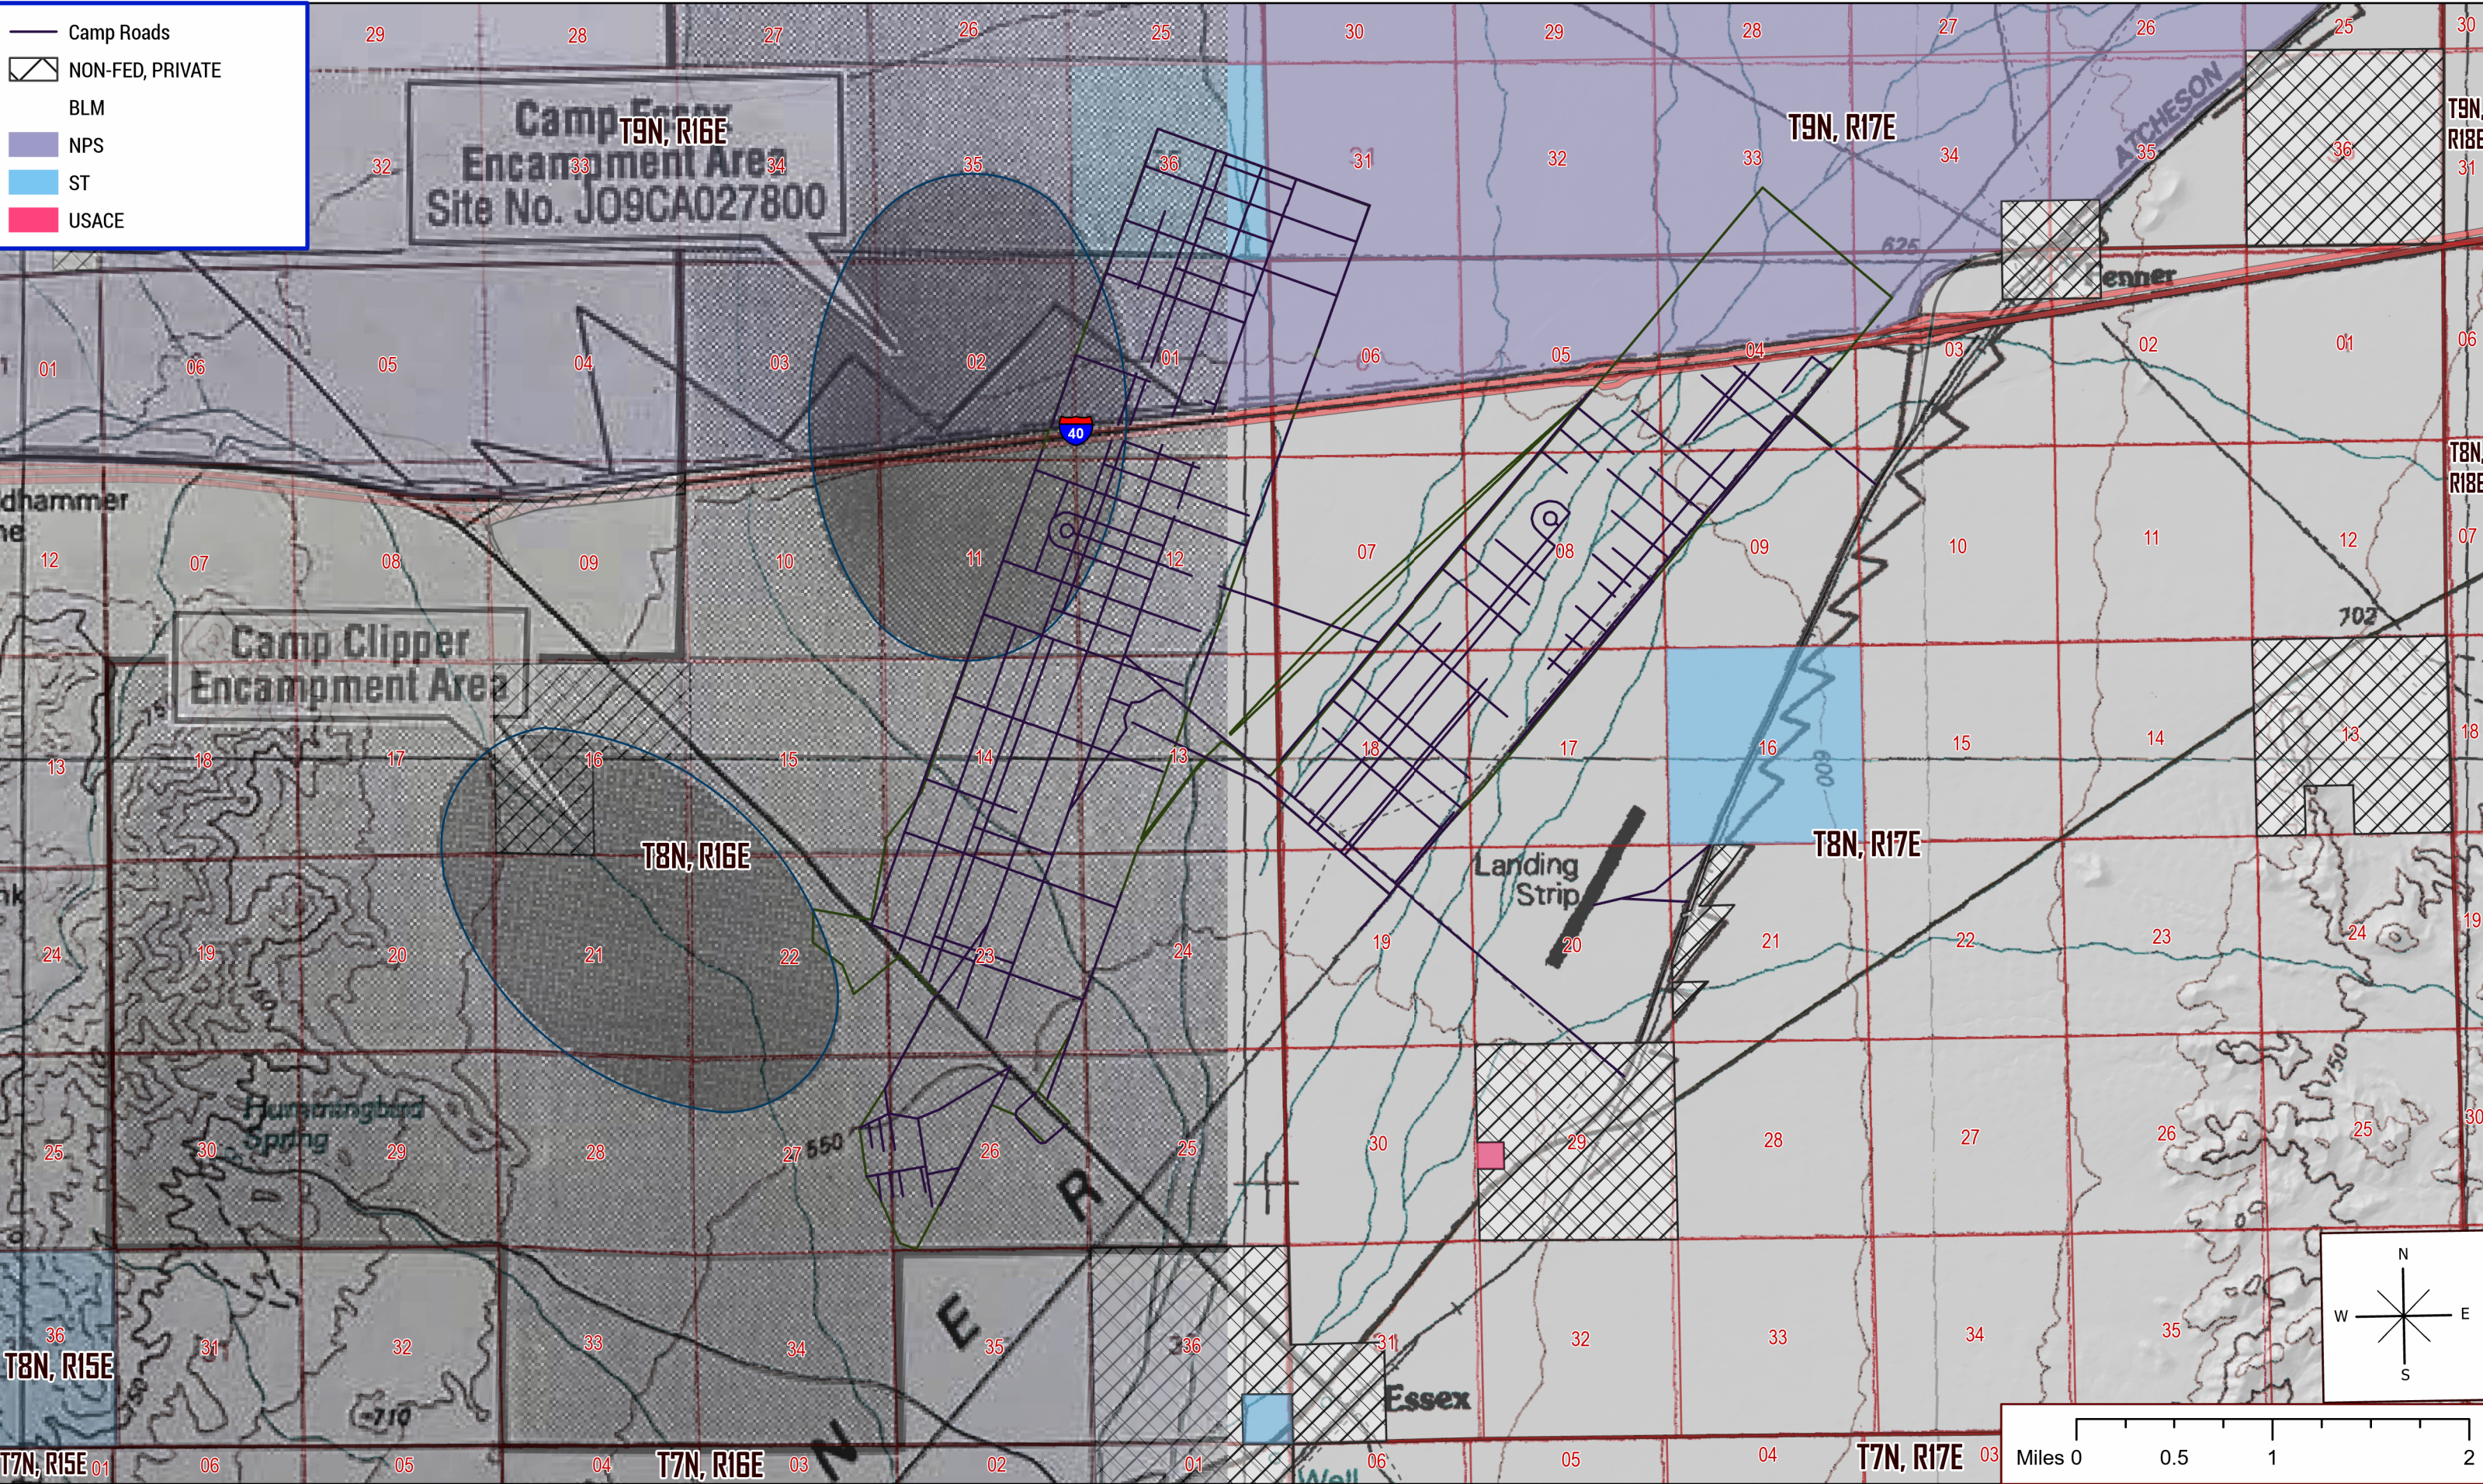

-  Camp Roads
-  NON-FED, PRIVATE
-  BLM
-  NPS
-  ST
-  USACE

**CAMPS CLIPPER AND ESSEX AS ORIGINALLY MAPPED BY EBASCO ENVIRONMENTAL
WITH CAMP ROADS FOR REFERENCE**

Scale: 1:48,000